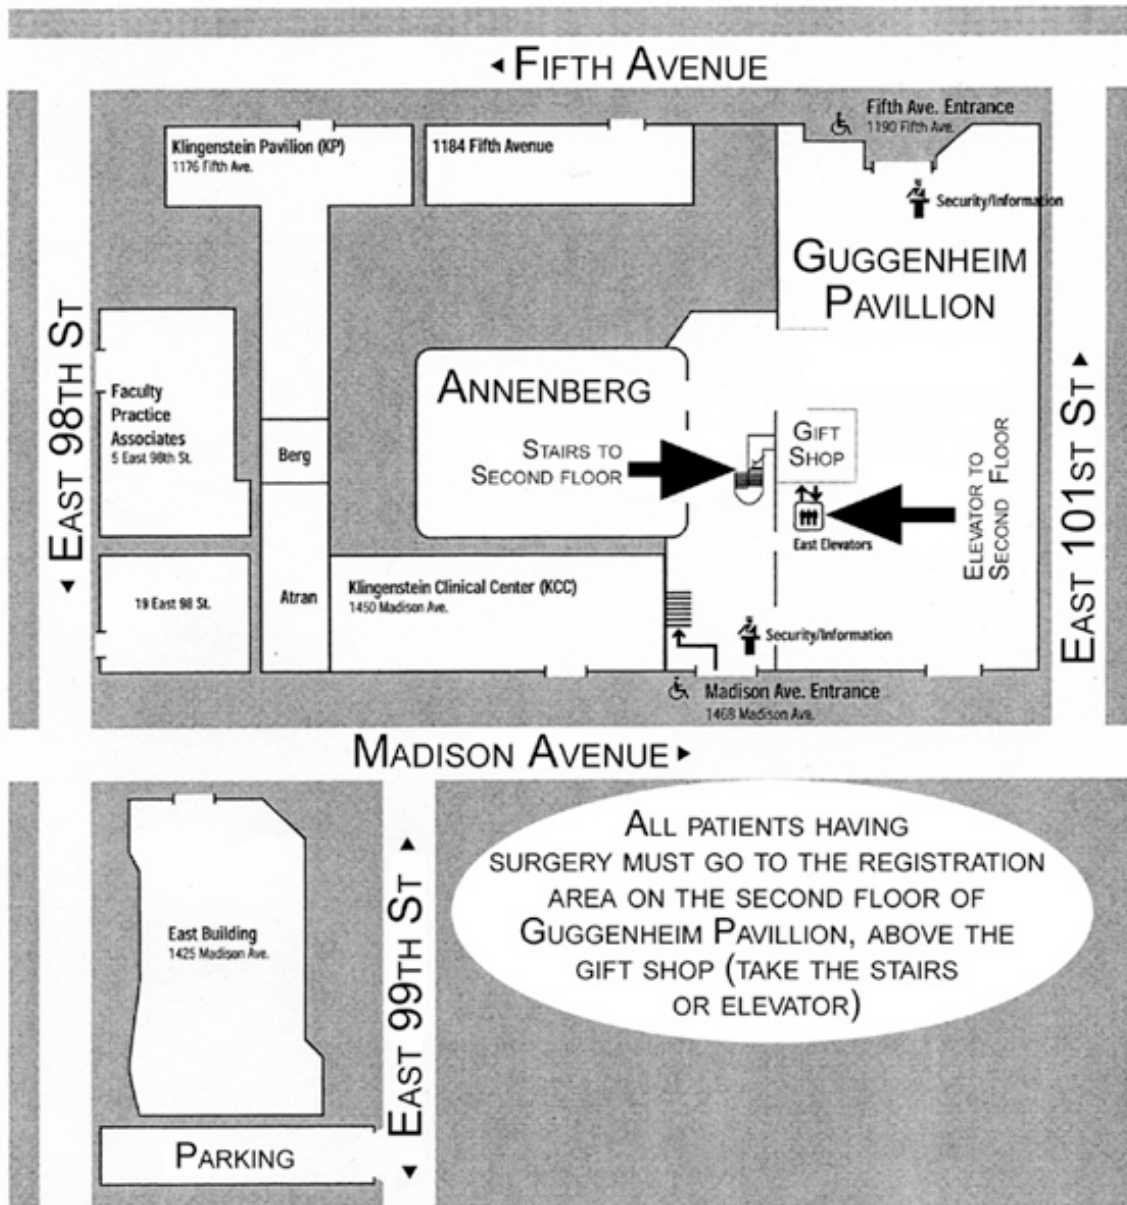

# MOUNT SINAI HOSPITAL

IF YOU BECOME LOST, PLEASE SEE A SECURITY STAFF MEMBER,  
OR DIAL 46068 FROM A HOSPITAL PHONE.